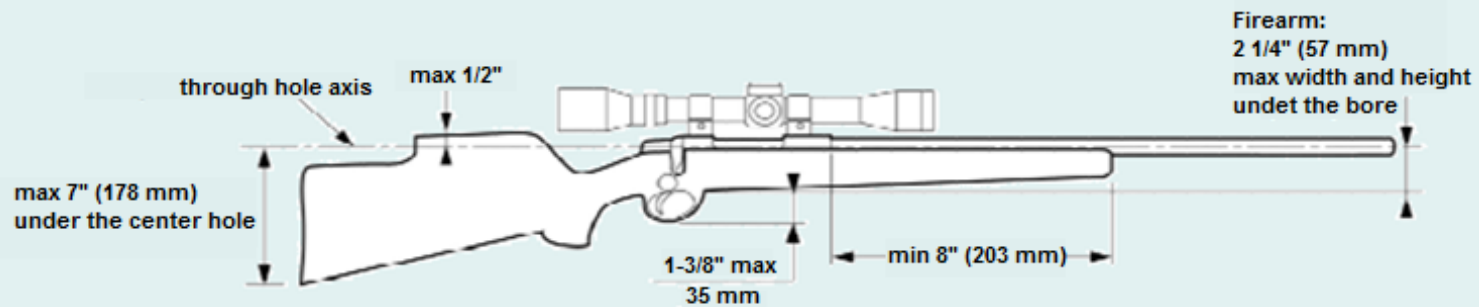

PERMISSIBLE DIMENSIONS OF RIFLE FOR METALLIC SILHOUETTE SHOOTING

Maximum total weight together with sights is 4,6 kg